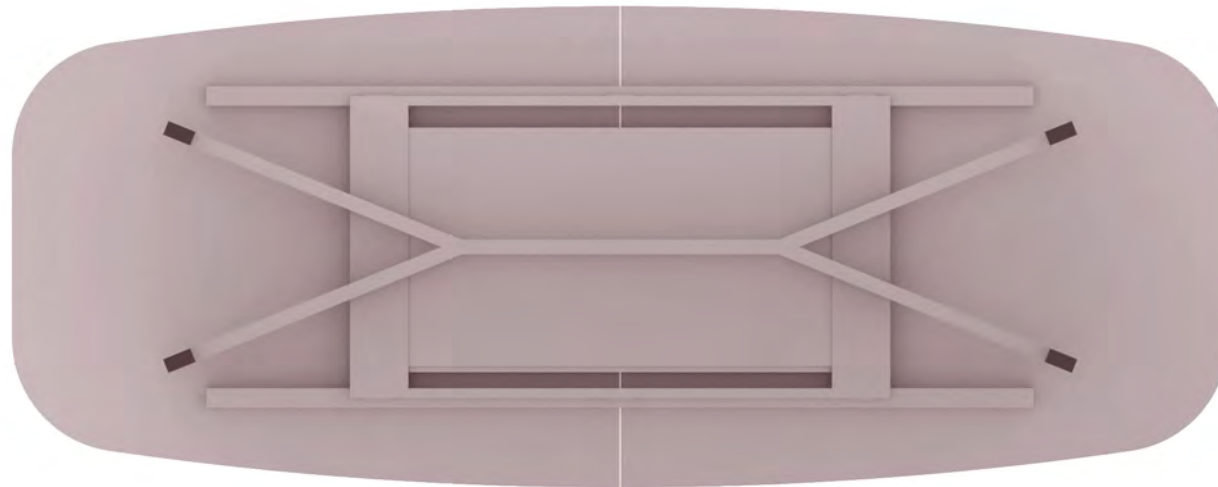

SLIDE./

extendable dining table

SLIDE./ is inspired by the aesthetics of abstract art: the presence of shapes and colors; compositions that reflect simplicity yet sophistication. The elegant solid surface has a silky texture and earthy tones. It floats gently, giving a fine dining experience alongside fine design

open ./00a

open ./001

open ./002

SLIDE./

extendable dining table

The extensions are hidden inside ./

SLIDE./

extendable dining table

UNDER THE SURFACE ./

SLIDE./

extendable dining table

Category:
Table

Environment:
Indoor

Dimensions:
H: 75cm, D: 100cm, L: 250cm

Weight:
85 kg

Product Material
Aluminium & iron

Production Process
The table top is made from a high quality aluminium boards.
The legs are made of iron.
Both coated with base and top extra strong paint.

SLIDE./

extendable dining table

SLIDE./

www.fe.studio