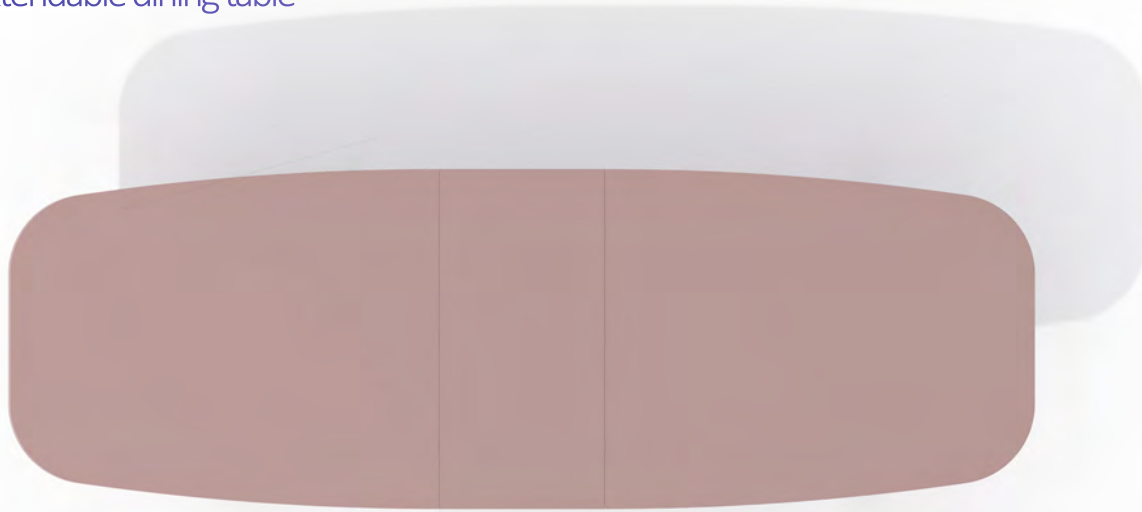

SLIDE./

extendable dining table

SLIDE./

extendable dining table

DESIGN BY MIKKI MANN, 2023

SLIDE./ The new table by fe Studio offers a smooth user experience. The mechanism is elegant, effortlessly slides, allows us to casually switch between moments in our lives. It opens or closes symmetrically, as its beauty lies in its function.

SLIDE./

extendable dining table

SLIDE./ is inspired by the aesthetics of abstract art: the presence of shapes and colors; compositions that reflect simplicity yet sophistication. The elegant solid surface has a silky texture and earthy tones. It floats gently, giving a fine dining experience alongside fine design

open ./00a

open ./001

open ./002

SLIDE./

extendable dining table

The extensions are hidden inside ./

SLIDE./

extendable dining table

UNDER THE SURFACE ./

SLIDE./

extendable dining table

Category:
Table

Environment:
Indoor

Dimensions:
H: 75cm, D: 100cm, L: 250cm

Weight:
85 kg

Product Material
Aluminium & iron