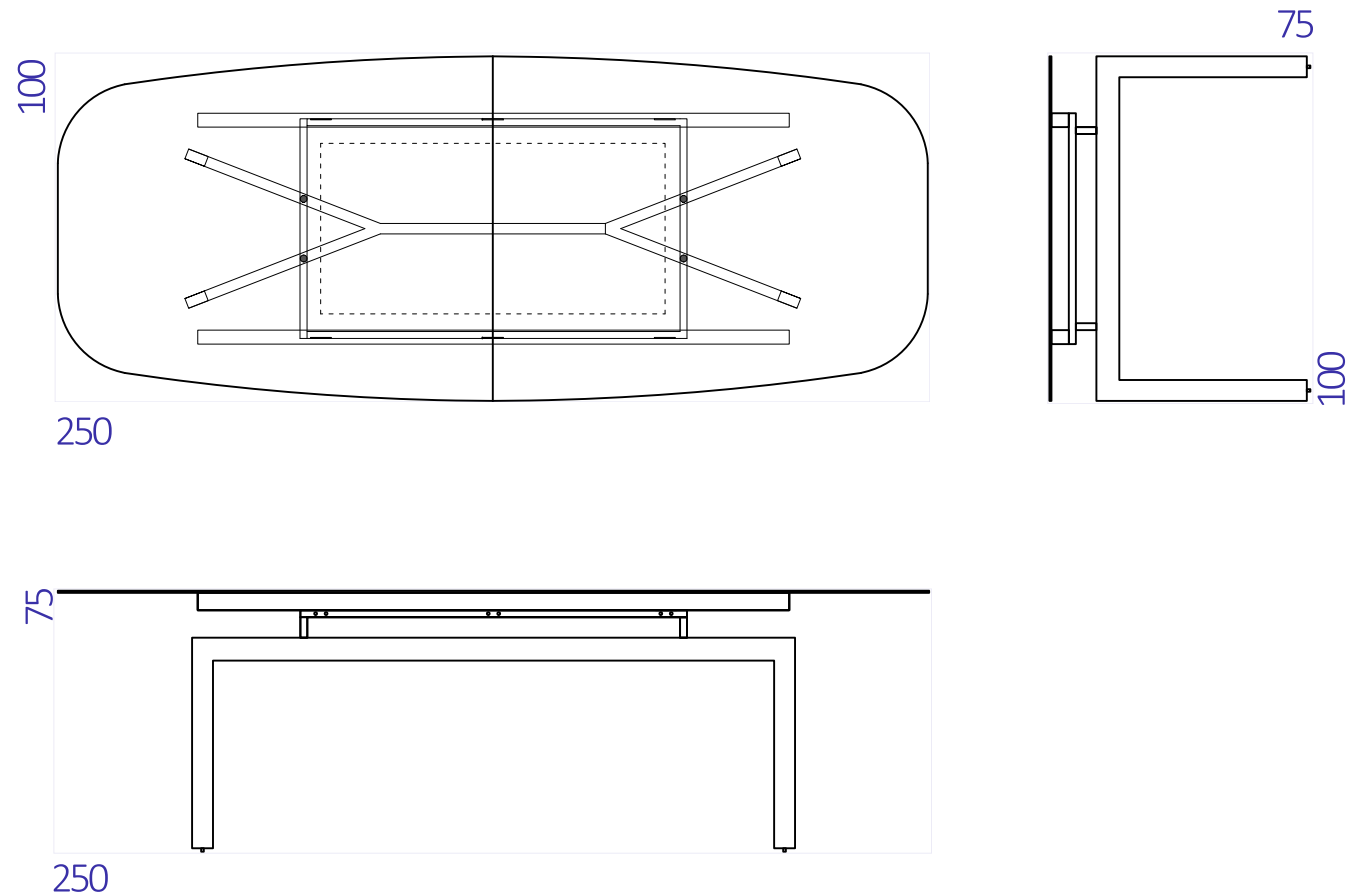

open ./00a

open ./001

open ./002

SLIDE./

extendable dining table

The extensions are hidden inside ./

SLIDE./

extendable dining table

UNDER THE SURFACE ./

SLIDE./

extendable dining table

Category:
Table

Environment:
Indoor

Dimensions:
H: 75cm, D: 100cm, L: 250cm

Weight:
85 kg

Product Material
Aluminium & iron

Production Process
The table top is made from a high quality aluminium boards.
The legs are made of iron.
Both coated with base and top extra strong paint.

SLIDE./

extendable dining table

SLIDE./

www.fe.studio